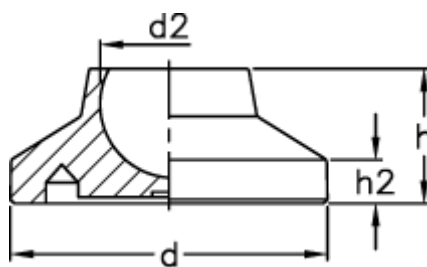

Data Sheet

Article number: 2310340135

Description: E+G Base without no-slip disc
LS.A-50-14

Measures

D	= 50
d2	= 14
h	= 19
h2	= 6.5
Max load (N)	= 10000